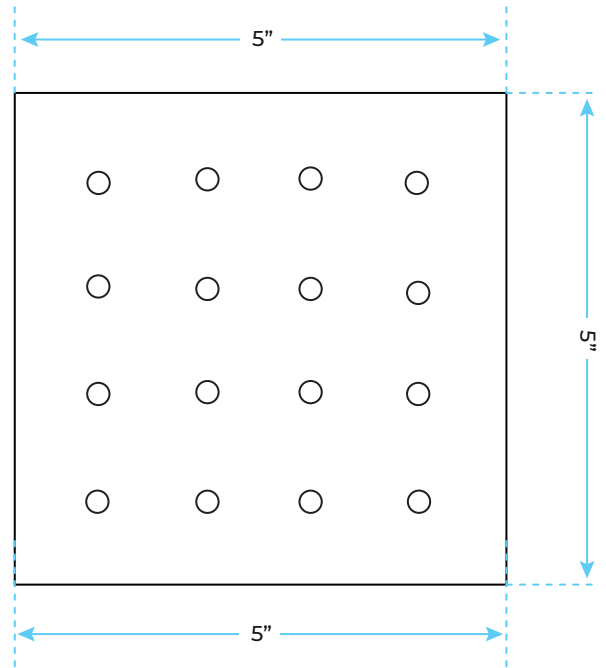

BATHSELECT RIVIERA LIGHT OIL RUBBED BRONZE 360° ADJUSTABLE BODY JETS SHOWER SYSTEM SPECS

Specifications

- Material: Solid Brass
- Finish: Light Oil Rubbed bronze
- Style: Contemporary Rain Showerhead
- Showerhead Height (thickness): 0.33
- Showerhead Width: 14"
- Showerhead Length: 20"
- LED Power Source: Water Flow

Shower Head Size:

The LED light will change its color by detecting water temperature:

- 0-30°C (32-86°F): Blue LED
- 30-40°C (86-104°F): Green LED
- 40-50°C (104-122°F): Red LED
- 50-100°C (122-212°F): Flashing Red LED

Note: The LED lights are powered by water flow, and will be activated once the water is turned on.

Hand Shower Size:

The minimum required water pressure is 0.05 MPa (0.5 bar).
Flow rate 2.5 GPM (9.5 LPM).

Body Jets Size:

Mixer Size :

- Hot water
- Cold water