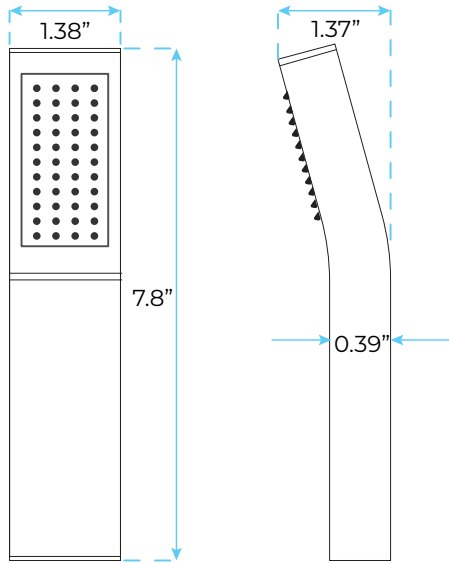

BATHSELECT RIVIERA LIGHT OIL RUBBED BRONZE 360° ADJUSTABLE BODY JETS SHOWER SYSTEM SPECS

Specifications

- Material: Solid Brass
- Finish: Light Oil Rubbed bronze
- Style: Contemporary Rain Showerhead
- Showerhead Height (thickness): 0.33
- Showerhead Width: 14"
- Showerhead Length: 20"
- LED Power Source: Water Flow

Shower Head Size:

The LED light will change its color by detecting water temperature:

- 0-30°C (32-86°F): Blue LED
- 30-40°C (86-104°F): Green LED
- 40-50°C (104-122°F): Red LED
- 50-100°C (122-212°F): Flashing Red LED

Note: The LED lights are powered by water flow, and will be activated once the water is turned on.

Hand Shower Size:

The minimum required water pressure is 0.05 MPa (0.5 bar).
Flow rate 2.5 GPM (9.5 LPM).

Body Jets Size:

Mixer Size :

- Hot water
- Cold water