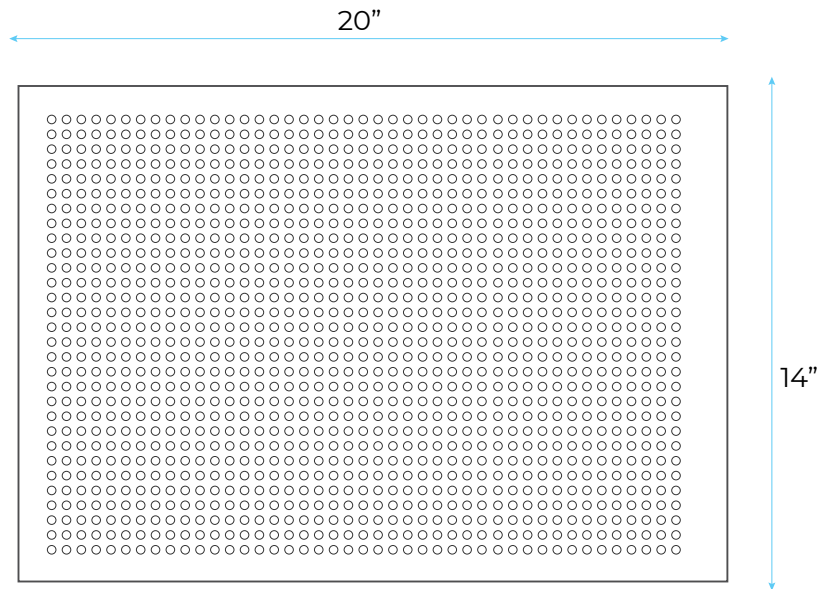

BATHSELECT RIVIERA LIGHT OIL RUBBED BRONZE 360° ADJUSTABLE BODY JETS SHOWER SYSTEM SPECS

Specifications

- Material: Solid Brass
- Finish: Light Oil Rubbed bronze
- Style: Contemporary Rain Showerhead
- Showerhead Height (thickness): 0.33
- Showerhead Width: 14"
- Showerhead Length: 20"
- LED Power Source: Water Flow

Shower Head Size:

The LED light will change its color by detecting water temperature:

- 0-30°C (32-86°F): Blue LED
- 30-40°C (86-104°F): Green LED
- 40-50°C (104-122°F): Red LED
- 50-100°C (122-212°F): Flashing Red LED

Note: The LED lights are powered by water flow, and will be activated once the water is turned on.

Hand Shower Size:

The minimum required water pressure is 0.05 MPa (0.5 bar).
Flow rate 2.5 GPM (9.5 LPM).